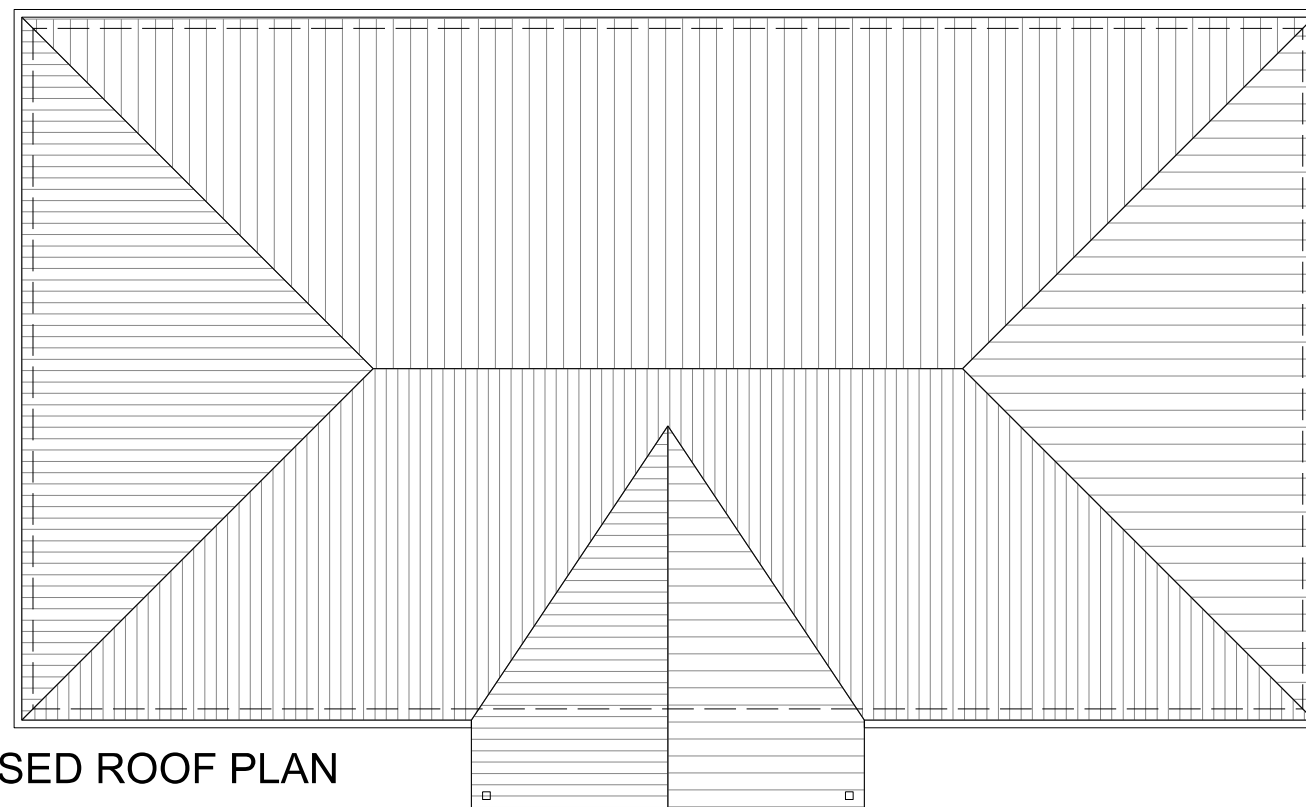

PROPOSED FLOOR PLAN

PROPOSED ROOF PLAN

SCALE 1:100 @A3